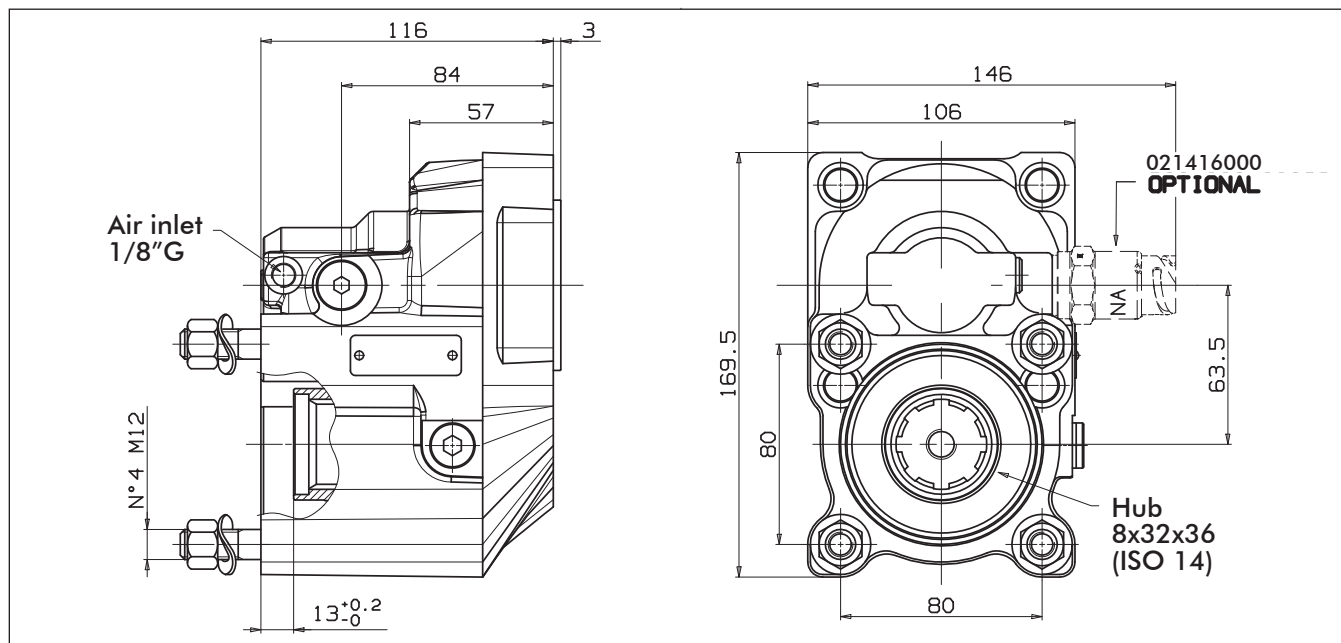

HYVA PTO'S

PNEUMATICALLY OPERATED POWER TAKE-OFF

Hyva

Partno. PTO only:

021205020

Type Gearbox:

IVECO - EATON NEW FAMILY

Page 1 / 1

Specifications

Type Gearbox	IVECO 2845.5 IVECO 2865.6 IVECO 2870.9 EATON NEW FAMILY
PTO ratio@1000 eng. rpm	SEE INDEX
Max torque	250 Nm
Mounting side	Rear
Output	Rear
Rotation	Acw

Mounting kit

Part no.	021463000
----------	-----------