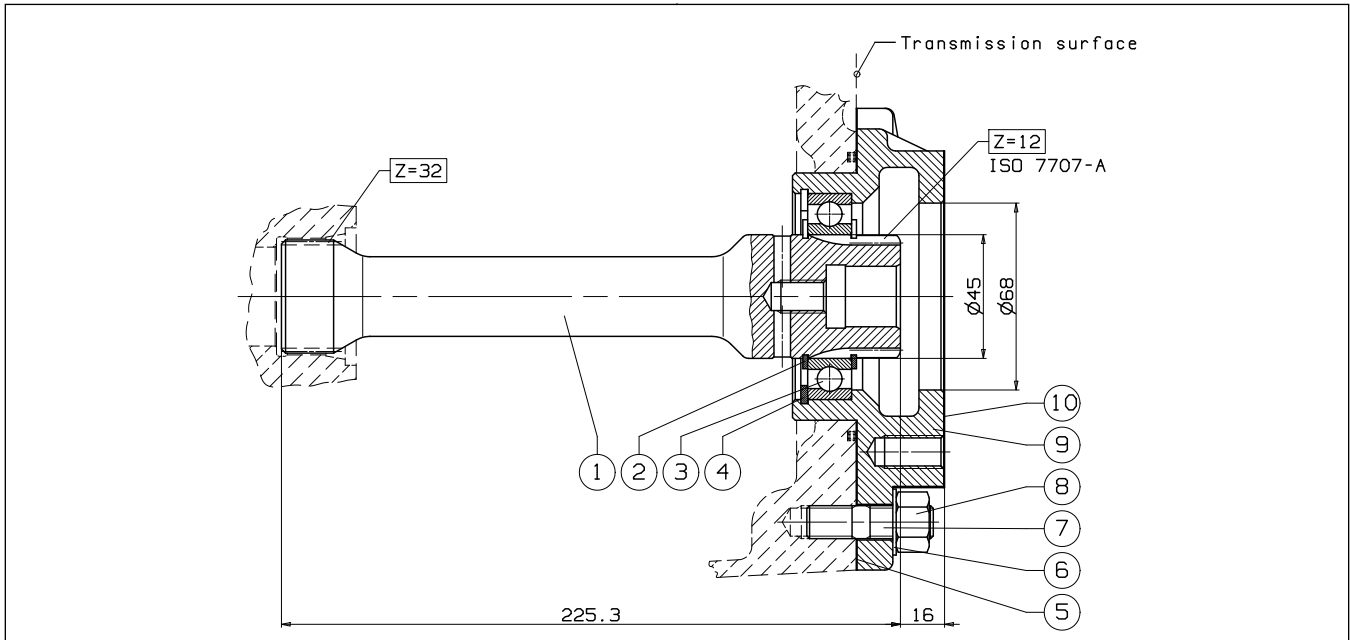

HYVA QUILL SHAFT

QUILL SHAFT

Hyva

Partno.:

021313001

Gearbox:

VOLVO

Page 1 / 1

Parts list			
No.	Partno.:	Description	Qty.
1		Quill shaft	1
2		Circlip E 45	2
3		Circlip 75 I	1
4		Ball bearing 45x75x16	1
5		Gasket	1
6		Washer	4
7		Nut M12 CH17 H12	4
8		Stud M12x27 UNI 5911	4
9		Shift-PTO coupling flange	1
10		Gasket	1

Type of Gearbox	
VOLVO	AT 2412C...ATO 3112C WITH OR WITHOUT RETARDER

General informations

In the mounting phase of the flange onto the gearbox, check the integrity of the OR seal incorporated into the rear surface of the gearbox hatch. If it has deteriorated, replace it with the seal included in our shaft kit.