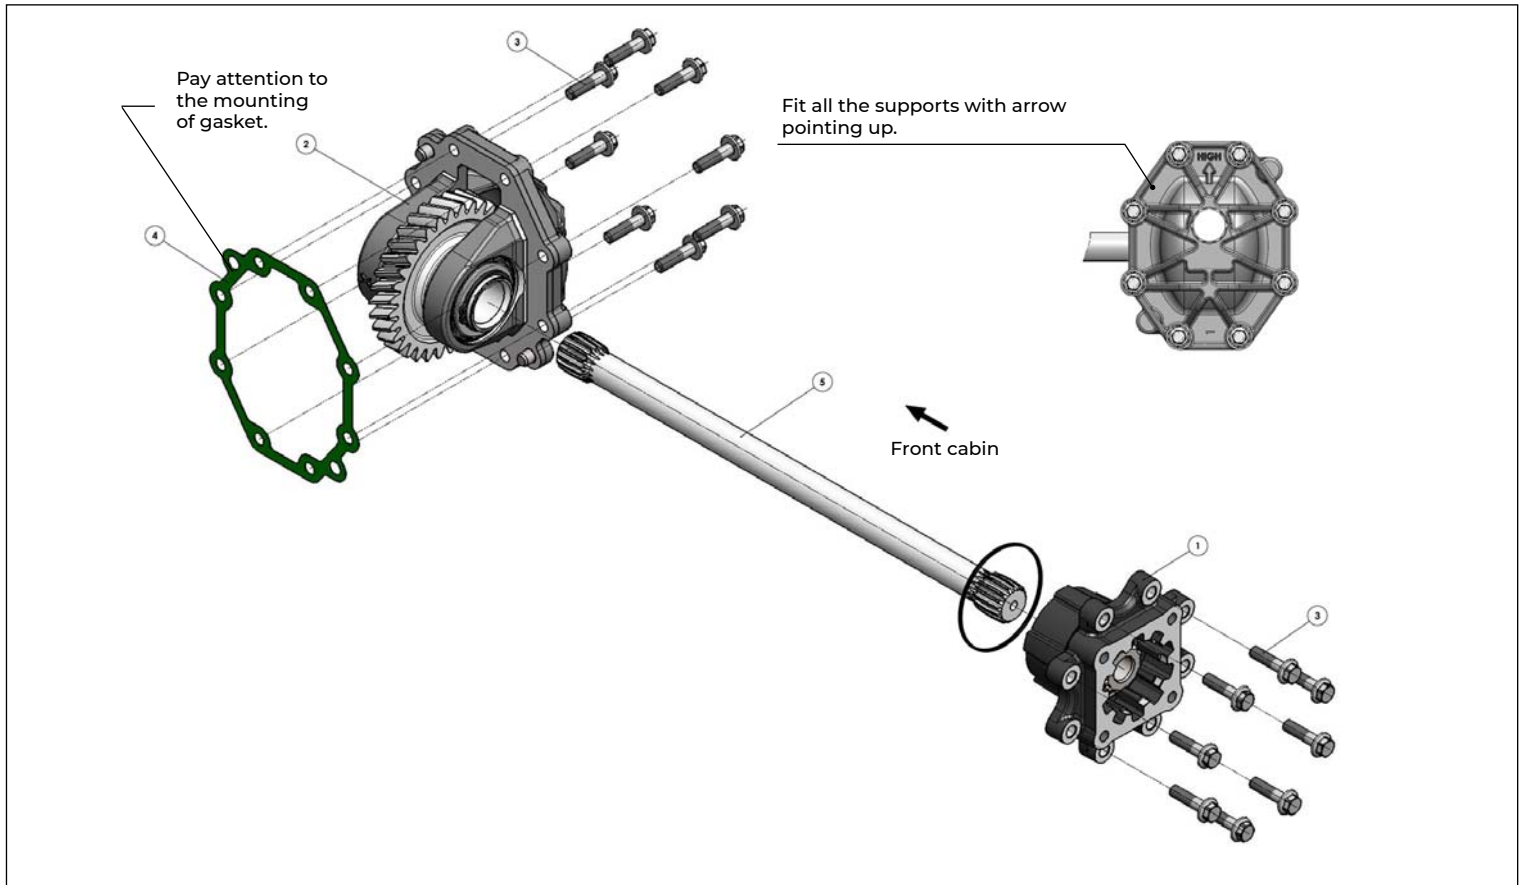

Type Gearbox:

SCANIA transmissions GR-GRS-GRSO

### Specifications

Scania Gearbox	<b>GR 905 - GRS 905</b>
KIT code	021411101
Scania OEM PTO code	EG 650 P
Ratio	1/1.24
Torque	1200 Nm

**note:**

PTO is not included with the adaptor kit. Refer to PTO INDEX for selecting high-power PTO model compatible with the adaptor or contact Hyva.