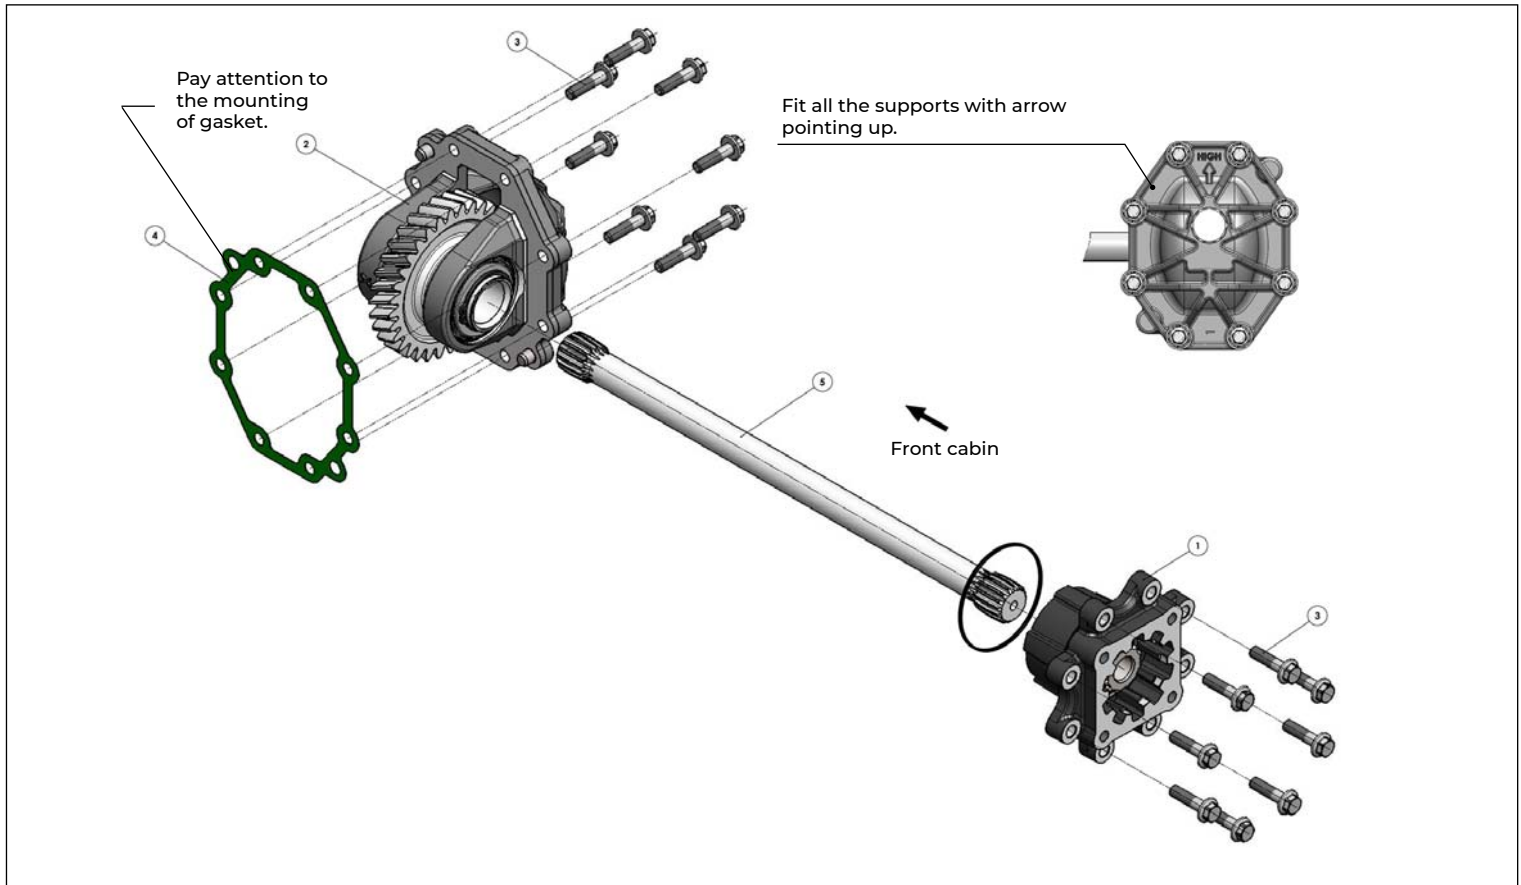

Type Gearbox:

SCANIA transmissions GR-GRS-GRSO

### Specifications

Scania Gearbox	<b>GRSO 905 - GRSO 925 - GRSO 935</b>
KIT code	021411105
Scania OEM PTO code	EG 653 P
Ratio	1.03/1.29
Torque	700 Nm

**note:**

PTO is not included with the adaptor kit. Refer to PTO INDEX for selecting high-power PTO model compatible with the adaptor or contact Hyva.