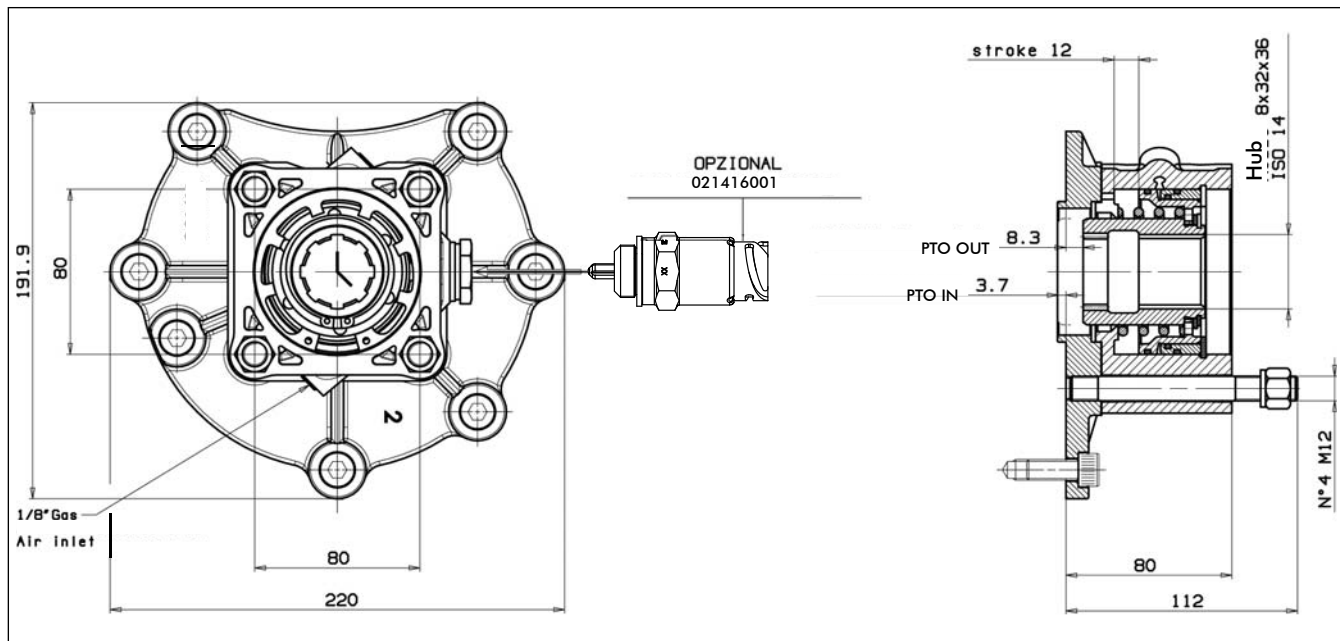

HYVA PTO'S

PNEUMATICALLY OPERATED POWER TAKE-OFF

Hyva

Partno. PTO only:

021207020

Type Gearbox:

MERCEDES

Page 1 / 1

Specifications

Type Gearbox	G 60-6/9.2	G 85-6/6.70
PTO ratio@1000 eng. rpm	450 rpm	620 rpm
Max torque	350 Nm	
Mounting side	Rear	
Output	Rear	
Rotation	Cw	

Mounting kit

Part no.	021457001
----------	-----------