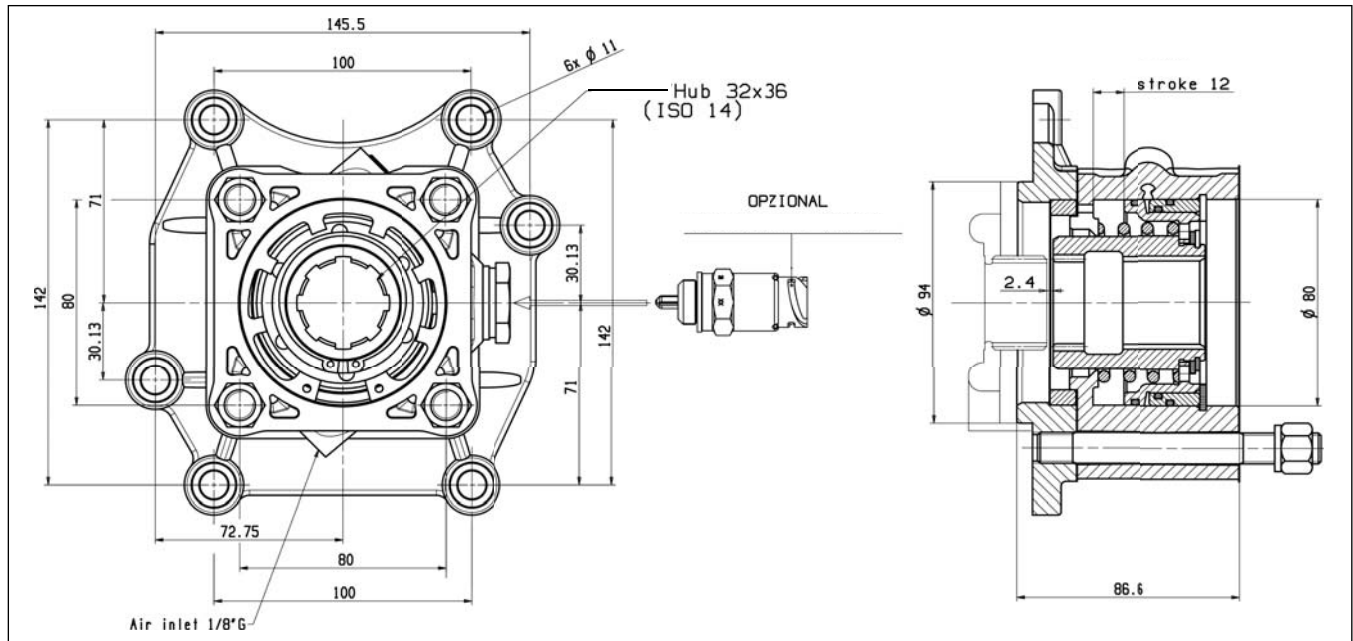

HYVA PTO'S

PNEUMATICALLY OPERATED POWER TAKE-OFF

Hyva

Partno. PTO only:

021207023

Type Gearbox:

MERCEDES

Page 1 / 1

Specifications

Type Gearbox	G 56
PTO ratio@1000 eng. rpm	560
Max torque	350 Nm
Mounting side	Rear
Output	Rear
Rotation	Cw

Mounting kit

Part no.	021465012
----------	-----------