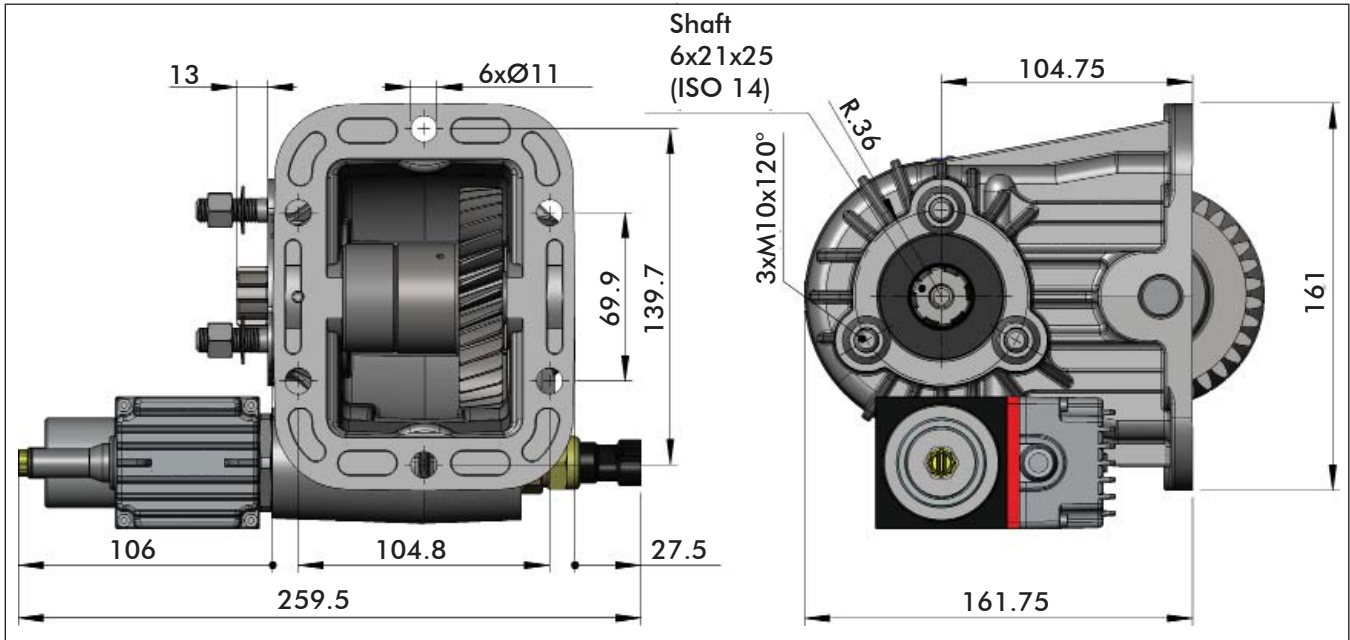

HYVA PTO'S

ELECTROMAGNETICALLY OPERATED POWER TAKE-OFF

Hyva

Partno. PTO only:

021214001

Type Gearbox:

ZF - IVECO

Page 1 / 1

Specifications

Type Gearbox	IVECO 5S-200 IVECO 5S-270 ZF 5S-200 ZF 5S-270	ZF 5S-270 VO
PTO ratio@1000 eng. rpm	838 rpm	
Max torque	120 Nm	
Mounting side	Left	Left / Right
Output	Rear	
Rotation	Cw	

Mounting kit

Part no.	021465000
----------	-----------