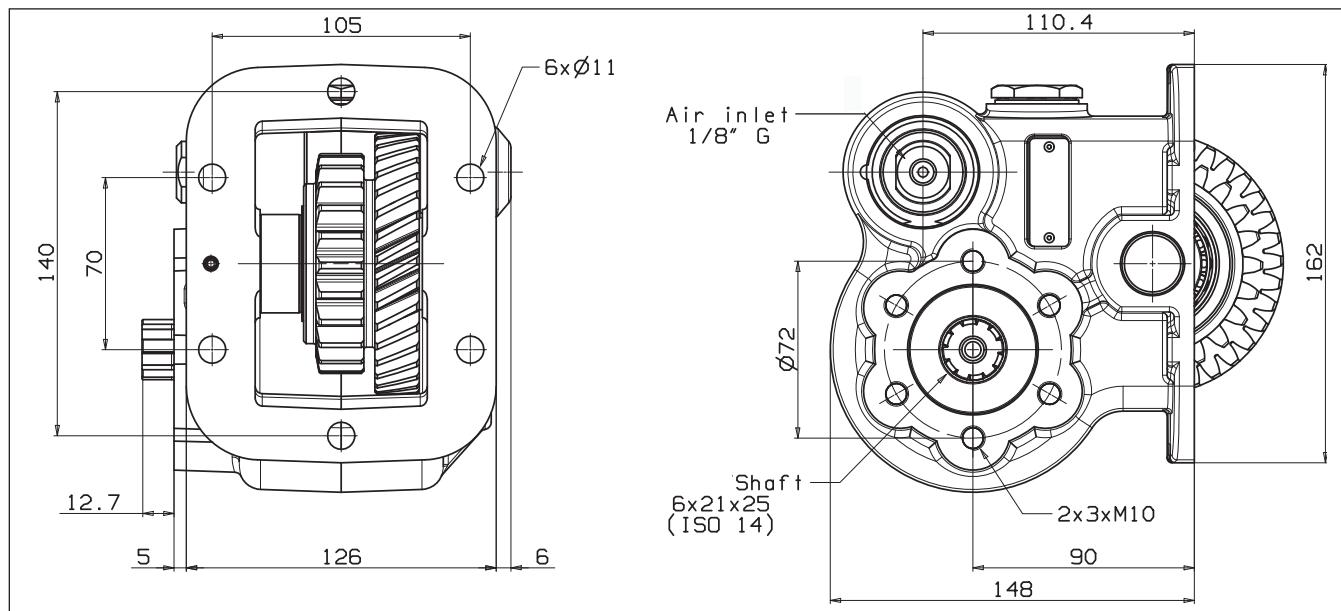

HYVA PTO'S

PNEUMATICALLY OPERATED POWER TAKE-OFF

Hyva

Partno. PTO:

021214002/021214003

Type Gearbox:

ZF

Page 1 / 1

Specifications

Type Gearbox	S5 - 42/4.65 - 0.77	
	021214002	021214003
PTO ratio@1000 eng. rpm	680 rpm	
Max torque	230 Nm	180 Nm
Mounting side	Left	
Output	Rear	
Rotation	Cw	

Mounting kit

Part no.	021464003
----------	-----------