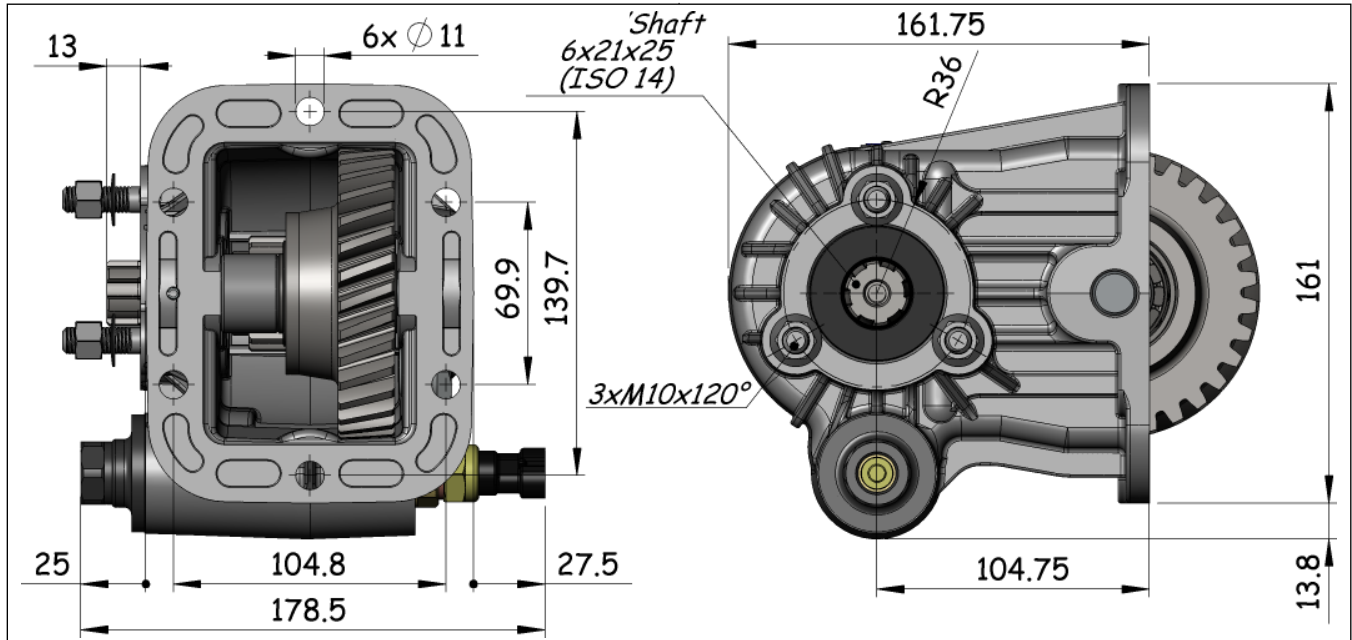

# HYVA PTO'S

MECHANICALLY OPERATED POWER TAKE-OFF

Hyva

Partno. PTO only:

021214022

Type Gearbox:

ZF - IVECO

Page 1 / 1

## Specifications

Type Gearbox	IVECO 2840.6 ZF 6S-380 VO ZF 6S-400	ZF 6S-380
PTO ratio@1000 eng. rpm	1000 rpm	
Max torque	130 Nm	
Mounting side	Left	Right
Output	Rear	
Rotation	Cw	

## Mounting kit

Part no.	021465000
----------	-----------