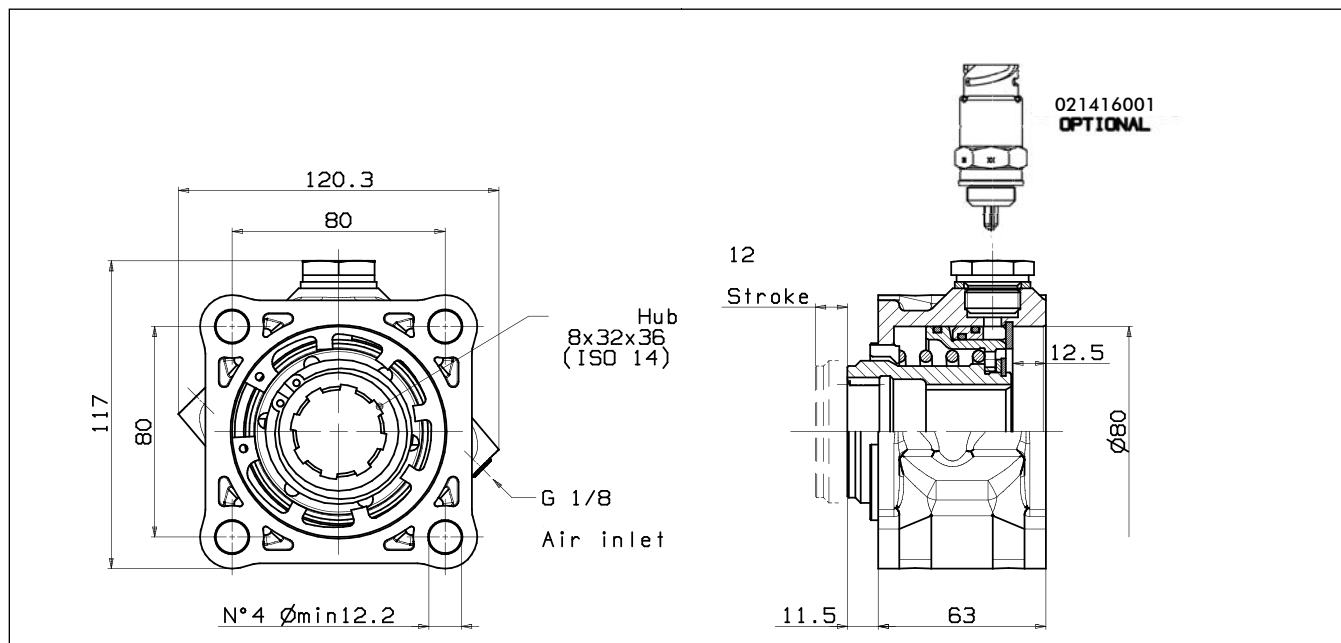

HYVA PTO'S

PNEUMATICALLY OPERATED POWER TAKE-OFF

Hyva

Partno. PTO:

021214050-021419014

Type Gearbox:

ZF

Page 1 / 2

Specifications

Type Gearbox	ZF
PTO ratio@1000 eng. rpm	SEE INDEX
Max torque	600 Nm
Mounting side	Rear
Output	Rear
Rotation	Cw

Mounting kit

Part no.	SEE INDEX
----------	-----------

HYVA PTO'S

PNEUMATICALLY OPERATED POWER TAKE-OFF

Hyva

Partno. PTO:

021214050-021419014

Type Gearbox:

ZF

Page 2 / 2

Specifications

Type Gearbox	ZF
PTO ratio@1000 eng. rpm	SEE INDEX
Max torque	350 Nm
Mounting side	Rear
Output	Rear
Rotation	Cw