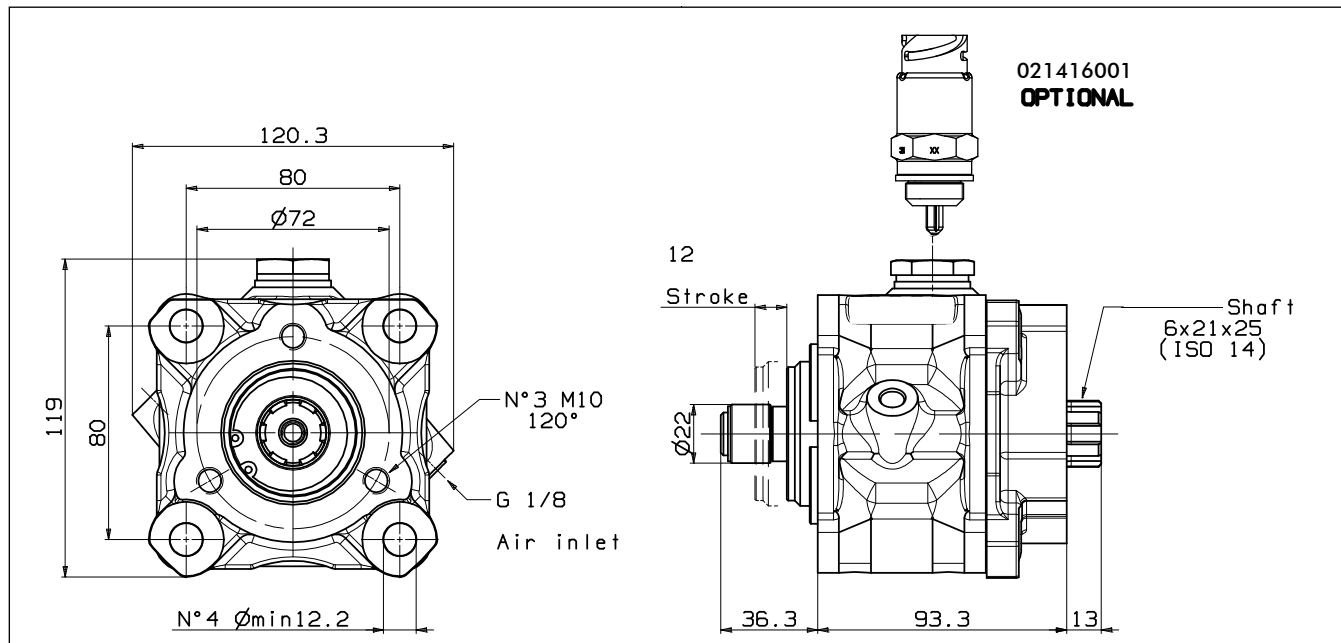

Specifications

Type Gearbox	ZF
PTO ratio@1000 eng. rpm	SEE INDEX
Max torque	600 Nm
Mounting side	Rear
Output	Rear
Rotation	Cw

Mounting kit

Part no.	SEE INDEX
----------	-----------

HYVA PTO'S

PNEUMATICALLY OPERATED POWER TAKE-OFF

Hyva

Partno. PTO:

021214050-021419014

Type Gearbox:

ZF

Page 2 / 2

Specifications

Type Gearbox	ZF
PTO ratio@1000 eng. rpm	SEE INDEX
Max torque	350 Nm
Mounting side	Rear
Output	Rear
Rotation	Cw